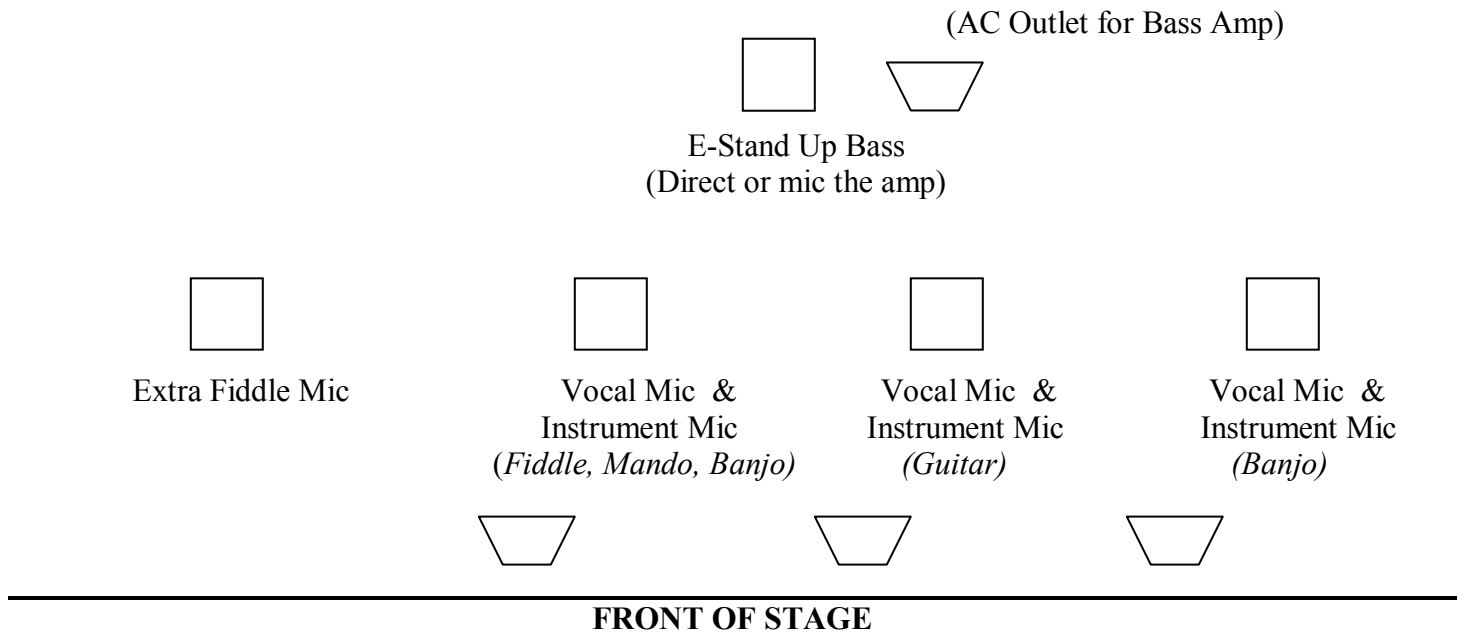

Rodney Dillard and the Dillard Band

Stage Plot

 = Monitor 3 across the front and one for the bass, separate mixes preferred.

The band prefers Shure 58's or something comparable for vocals, and condensers for instrument mics.